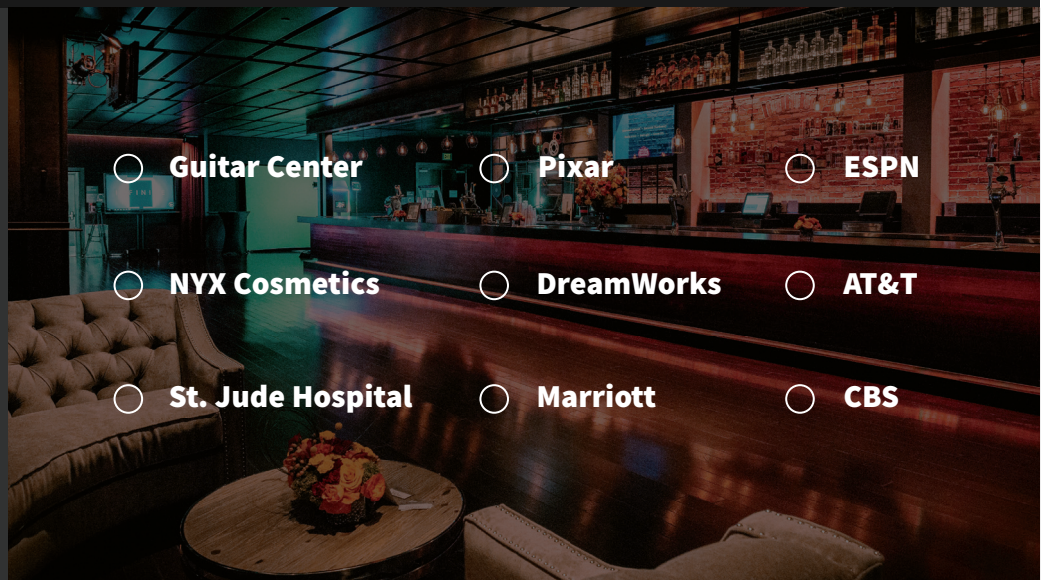

PREVIOUS CLIENTS

- ☐ Guitar Center
- ☐ Pixar
- ☐ ESPN
- ☐ NYX Cosmetics
- ☐ DreamWorks
- ☐ AT&T
- ☐ St. Jude Hospital
- ☐ Marriott
- ☐ CBS

BERENICE PALACIOS
Director of Sales
bpalacios@aegpresents.com
213.763.4669

SARAH GUERRERO
VIP Sales Coordinator
sguerrero@aegpresents.com
213.765.7004

CONTACT US

---

800 W. Olympic Blvd. Ste. A335 Los Angeles, CA 90015

www.thenovodtla.com/rentals